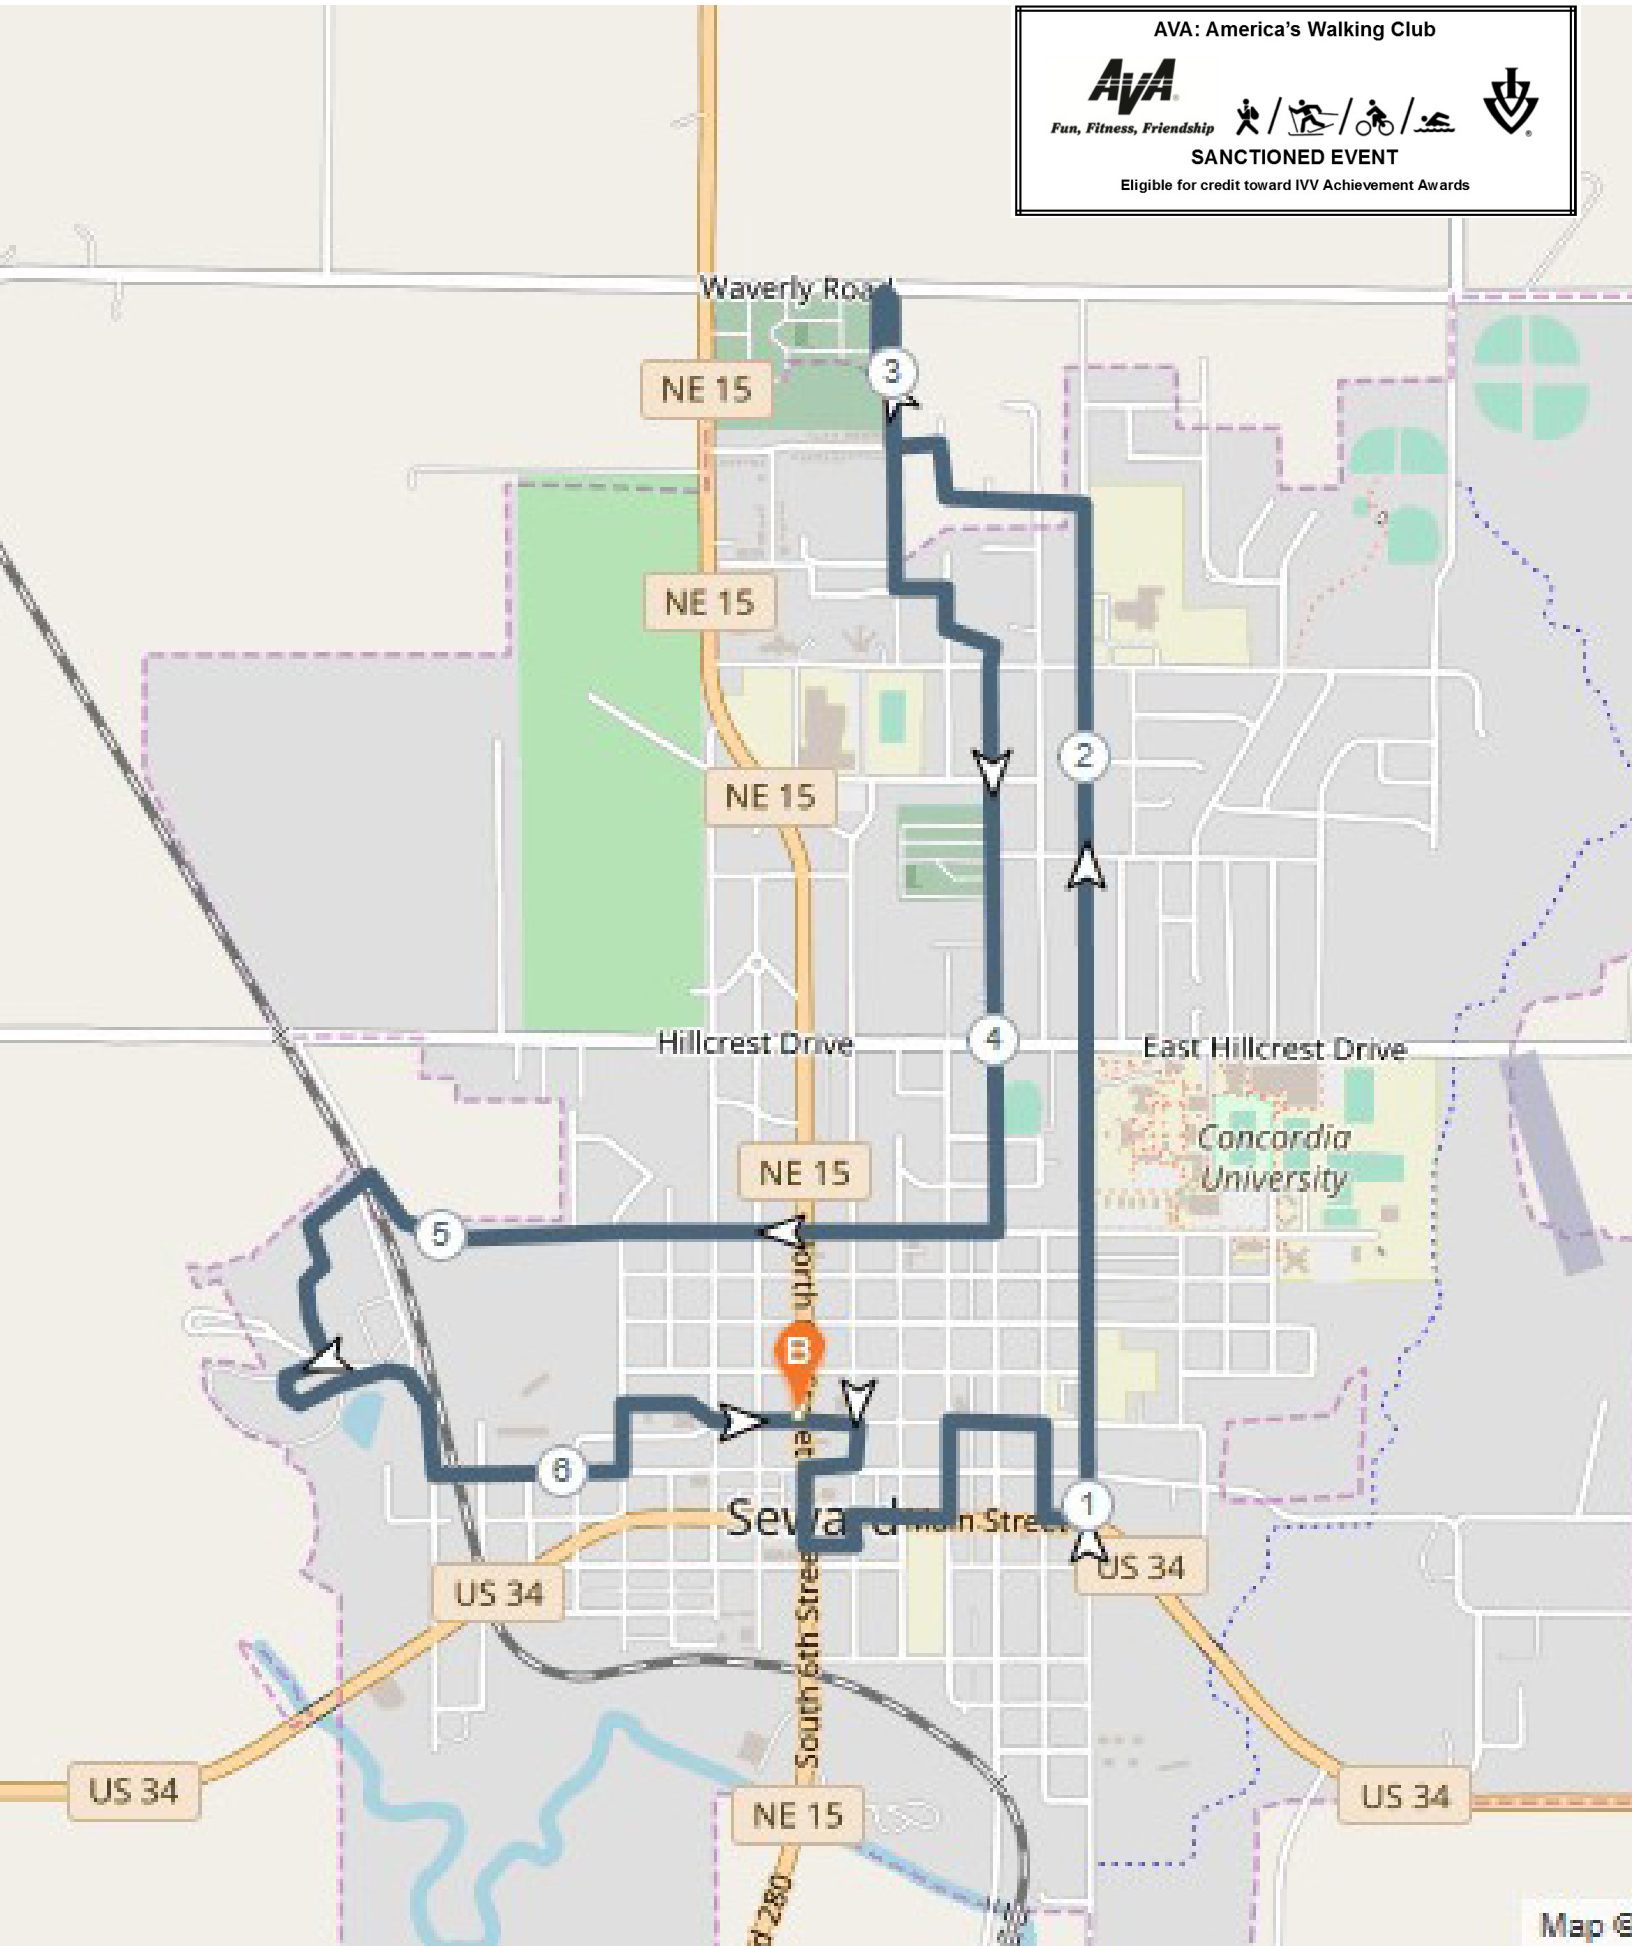

Benches Of Seward 2018 10K

<u>No</u>	<u>Miles</u>	<u>Direction</u>
1	0.009	Start at Fast Mart front door
2	0.081	Cross street and turn L on Jackson - bench by Insurance bldg. Turn R on 5th past Bandshell -benches.
3	0.143	Turn R on Seward, bench by bank, benches around Court House.
4	0.210	Turn L on 6th, Turn L into alley by library -bench, thru alley and L on 5th - bench at Youth Center, Turn R on Main.
5	0.545	Turn L on 3rd past Memorial Park - Benches, Turn R on Jackson
6	0.801	Turn R on 1st bench on Hosp corner, Turn L on Main at Police Dept - bench.
7	0.985	L on Columbia - bench by Hospital door, bench at Concordia Univ, bench at St. John School, bench at St. John Church, Benches at Children's Memorial.
8	2.337	Turn L on Langworthy, R on Meadowlane, L on Graham Park, R on 4th.
9	2.759	Take first L into cemetery -benches, first R and loop out of cemetery back to 4th St past Veterans Memorial - benches.
10	3.254	go back on 4th to L on Church St through parking lot, door of church - bench, out to Pinewood. Cross and go down 2nd St.
11	3.875	Optional turn into Faith Lutheran Church and go straight back to Memorial Garden - Benches.
12	4.258	Turn R on Lincoln
13	5.131	Turn L at Ag Rd cross RR tracks into fairgrounds, L at 4H center - bench/gazebo, past barns, Ag Pav - bench, Snak Shack -bench, to R past bridge on Fairgrounds Cr.
14	5.517	Pass Horseshoe area - bench, Harvest Hall - bench, up to 14th St under arch.
15	5.801	Pass pool - benches, pass Moffitt Park - benches, Turn L on Seward
16	6.082	L on 10th St, R on Jackson past Natl Guard - benches and return to Start/Finish.