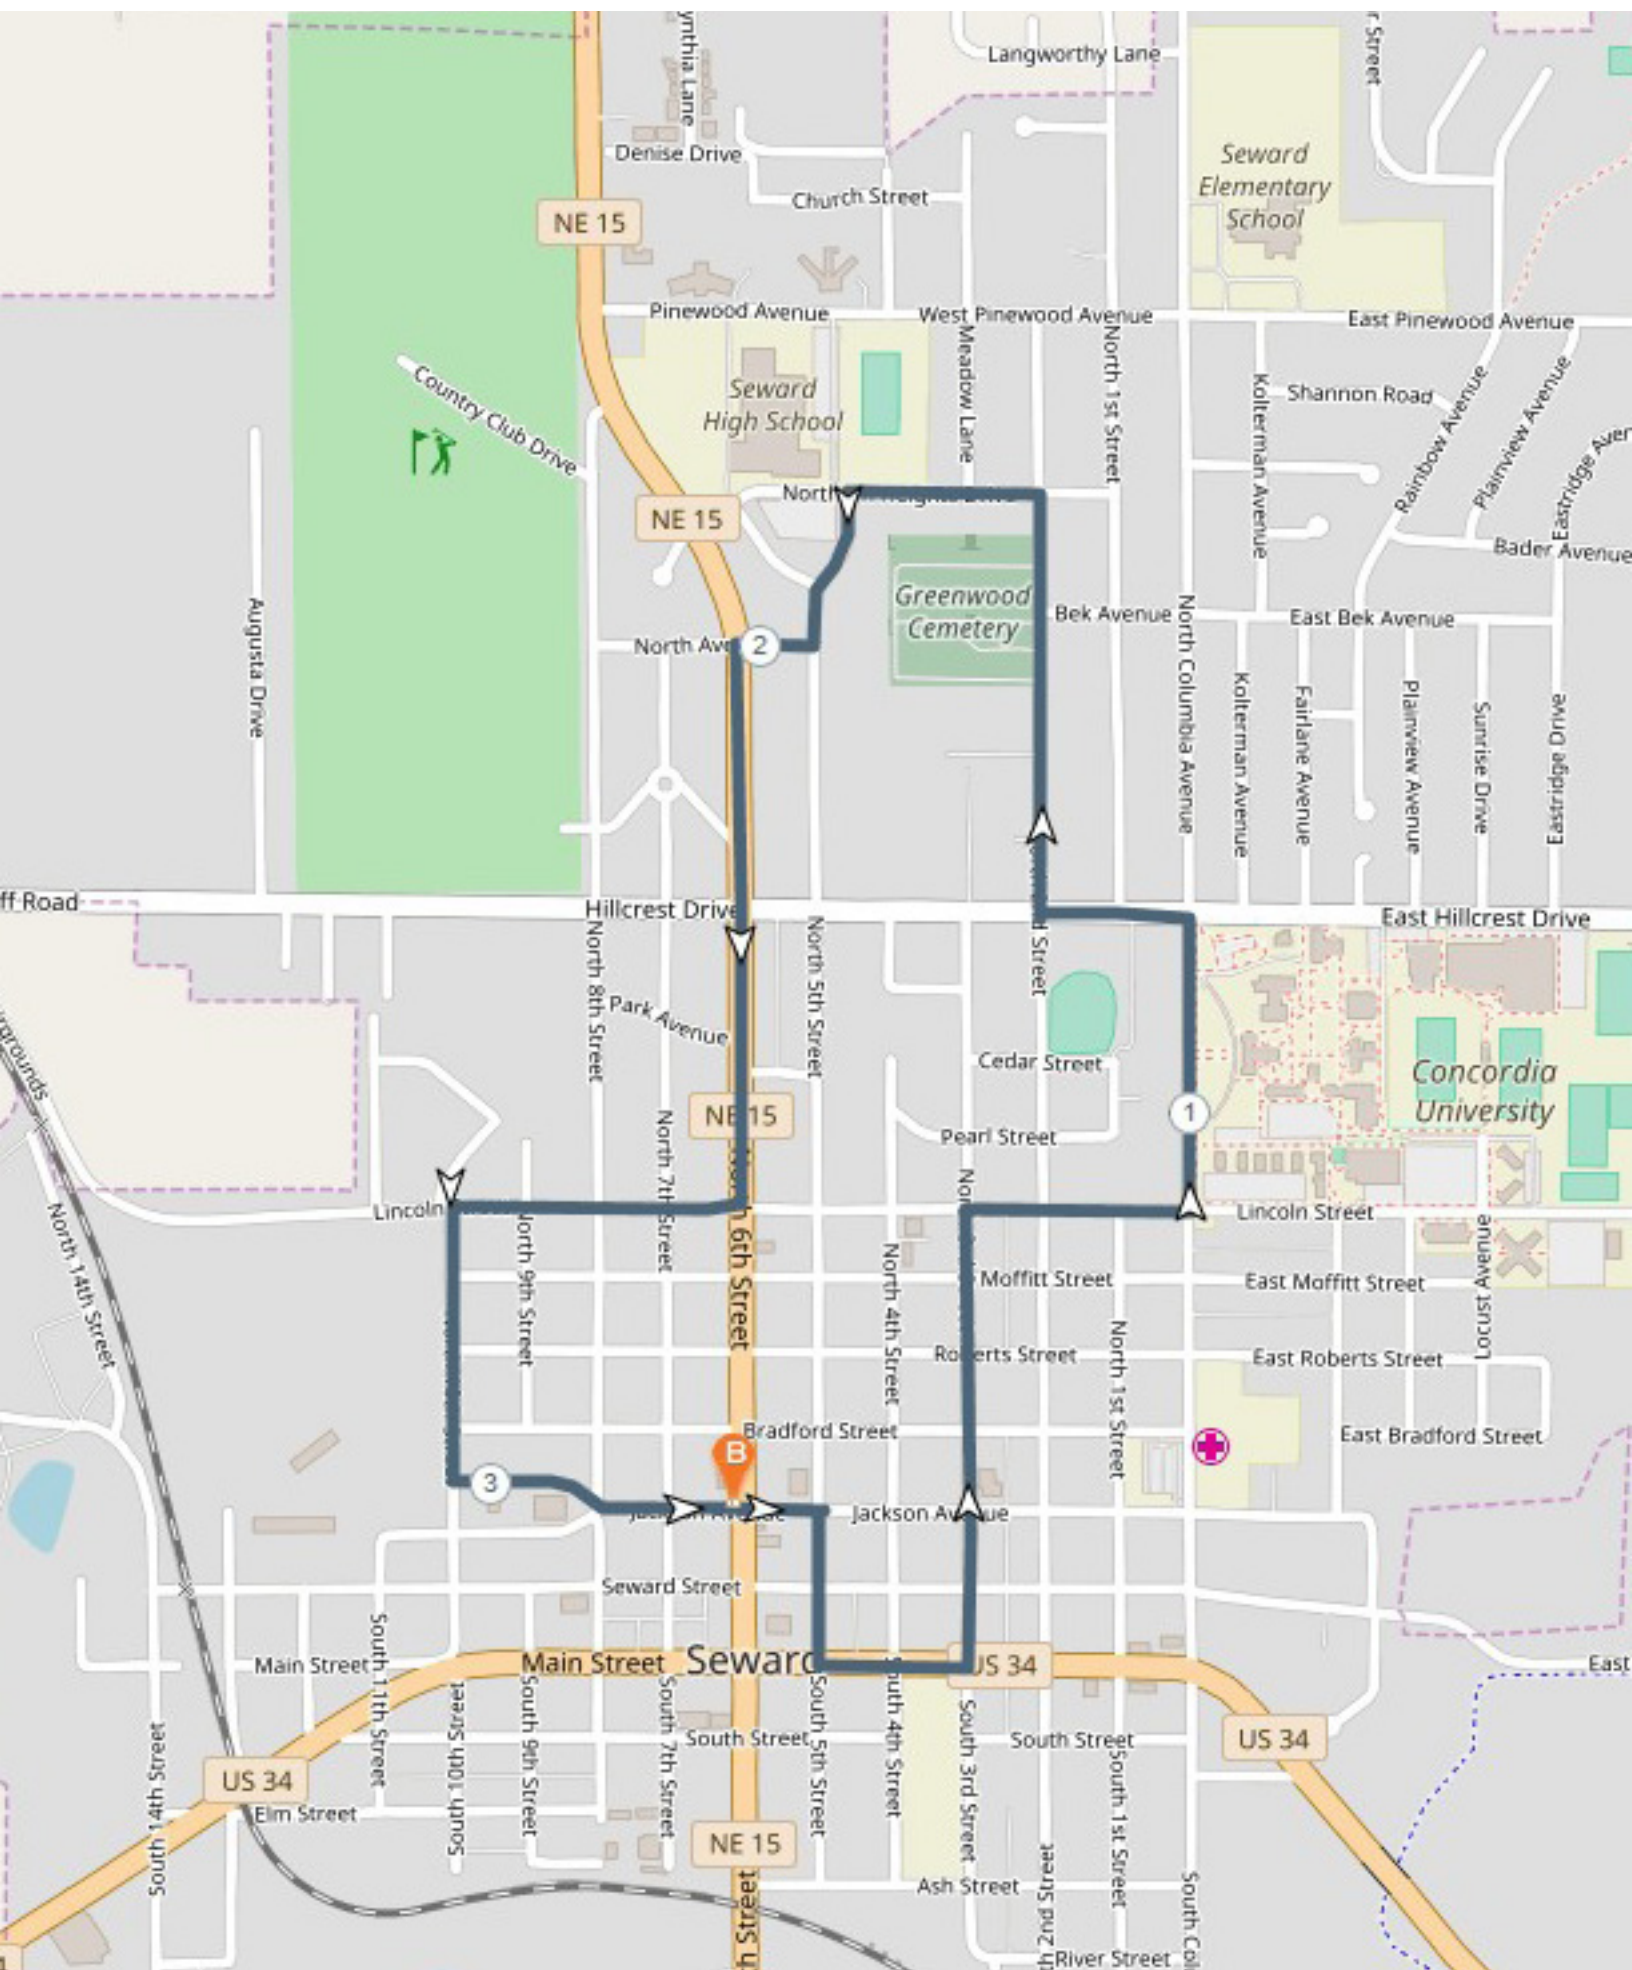

Benches Of Seward 2018 5K

Benches Of Seward 2018 5K

<u>No</u>	<u>Miles</u>	<u>Direction</u>
1	0.000	Start at front door of Fast Mart, cross street and turn L onto Jackson
2	0.082	Turn R onto N 5th St - benches at Bandshell
3	0.205	Turn L on Main St., Turn L on 3rd St. past Memorial Park - benches
4	0.724	Turn R on Lincoln, L on Columbia pass Concordia Univ. bench, St. John School - bench, St John Church - bench and Children's Memorial Garden - benches.
5	1.166	Turn L on Hillcrest and R on 2nd St.
6	1.432	You can turn into the driveway at Faith Lutheran Church and go straight back on gravel rd to the Memorial Garden if you like - benches
7	1.652	Turn L on Northern Heights Dr., L on 5th St.
8	1.955	Turn R onto North Ave and L on 6th St.
9	2.491	Turn R on Lincoln, L on 10th St.
10	3.101	Turn left onto Jackson Ave past Natl Guard Museum - benches and continue to Start/Finish.