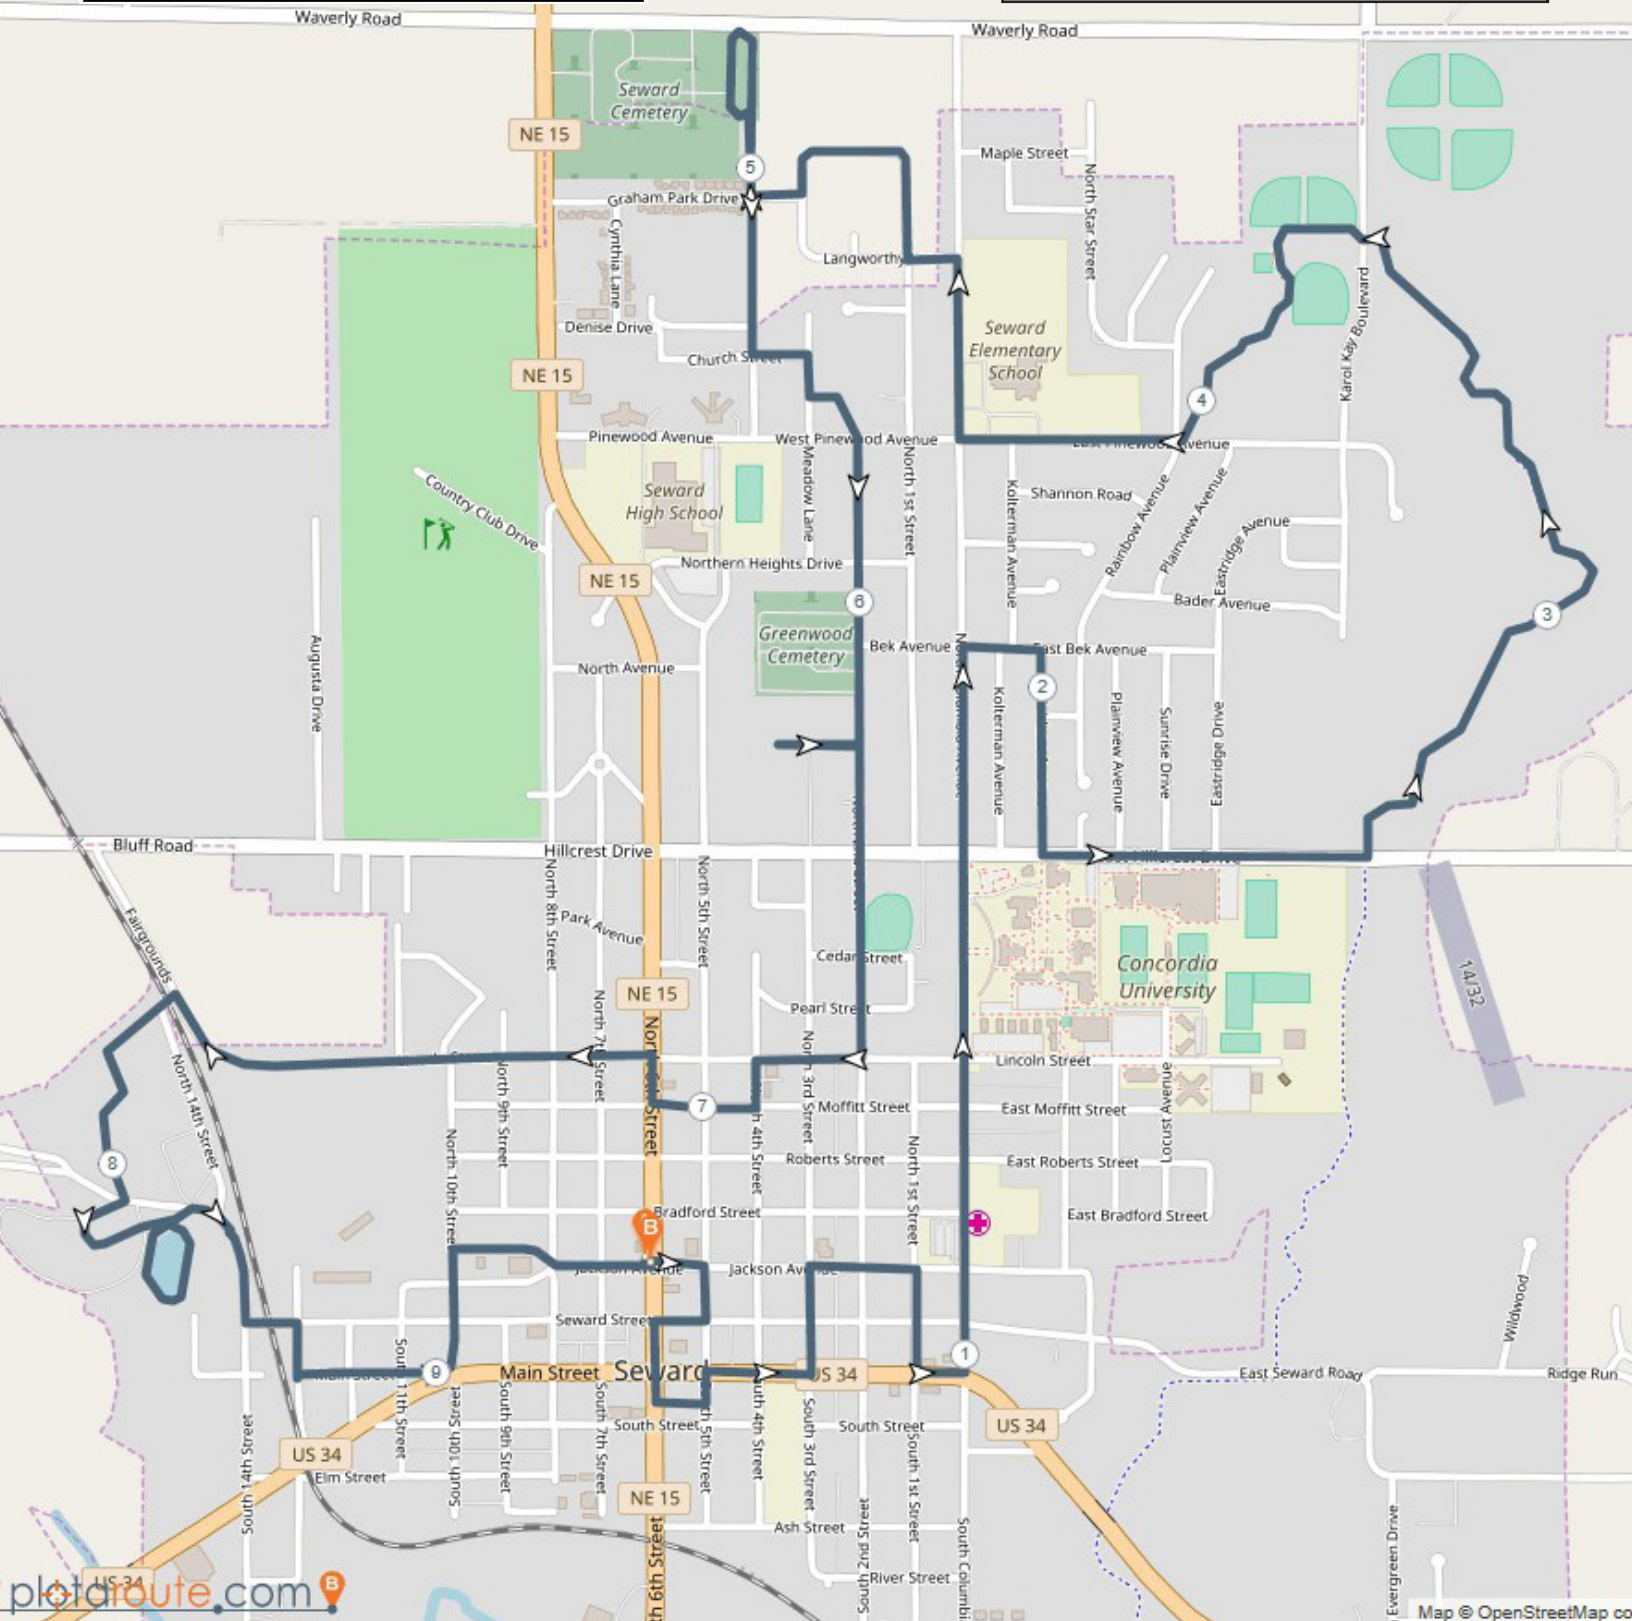

Benches Of Seward 2018 15K

AVA: America's Walking Club

SANCTIONED EVENT

Eligible for credit toward IVV Achievement Awards

© 2018 LINCOLN VOLKSSPORT CLUB

402-464-6972 POC

ACCIDENT NOTIFICATION: 911

POLICE: 402-643-2579

Benches Of Seward 2018 15K

<u>No</u>	<u>Miles</u>	<u>Direction</u>
1	0.000	Start at Fast Mart front door. Walk straight across st and turn L on Jackson. Benches by Insurance Co. Turn R on 5th St past bandshell new benches.
2	0.138	Turn R on Seward past bench-bank corner and benches around Court House
3	0.202	Turn L on 6th. Turn L into alley pass by Library - bench
4	0.364	Through alley, turn L on 5th, Turn R on Main - bench Youth Center
5	0.532	Turn L on 3rd, pass Memorial Park - benches, Turn R on Jackson - Fire Dept - bench
6	0.794	Turn R on 1st - bench corner of hospital parking lot. Turn L on Main St at Police Dept - bench
7	0.978	Turn L on Columbia walking past entrance of Hospital - bench, Concordia Univ - bench St. John School - bench, St. John Church - bench, Children's Mem. - benches.
8	1.859	Turn R on Bek past park -bench, Turn R on Fairlane , L on Hillcrest to Bek Park-bench.
9	2.597	Continue down hill turn L on Bike Path - benches.
10	3.635	Pass the Garden - benches. Cross Karol Kay continue thru past softball, baseball field on the sidewalk up thru Plum Creek Park - bench, reach Pinewood Ave.
11	4.062	Turn R on Pinewood, R on Columbia, L on Langworthy, R on 1st, L on Maple, R on Graham Park, R on 4th.
12	4.966	Take first L into the Cemetery and first R past 2 benches. Continue R out to the road and loop back down 4th St past the Veterans Memorial - benches.
13	5.590	On 4th St turn L on Church St. thru the parking lot and door of St. Vincent Church - Bench - and out to Pinewood St.
14	5.800	Walk straight ahead on 2nd St. to driveway of Faith Lutheran Church. Turn Right go straight back on the gravel to Memorial Garden, stroll around - benches, then exit back R on 2nd.
15	6.749	Turn R on Lincoln, L on 4th, R on Moffitt - Liberty House bench, R on 6th, L on Lincoln - bench
16	7.740	Turn L on Ag Road and cross RR tracks and enter Fairgrounds, L around 4H bldg - Bench/Gazebo, past barns and Ag Pav - bench, R on fairgrounds Cr past bridge take a loop past Horse Shoe area - bench, Harvest Hall - bench.
17	8.203	Walk towards covered dock by pond, take a loop to left around the pond - benches. Go R exiting Fairgrounds under the arch on 14th pass pool - bench and Moffitt Park - bench.
18	8.698	Turn L on Seward, R on 13th, L on Main curve onto 10th, R on Jackson Ave passing Natl Guard - benches.
19	9.354	Return on Jackson to the Start/Finish at Fast Mart - Thank you for walking!

1.177 / 9.412 km miles